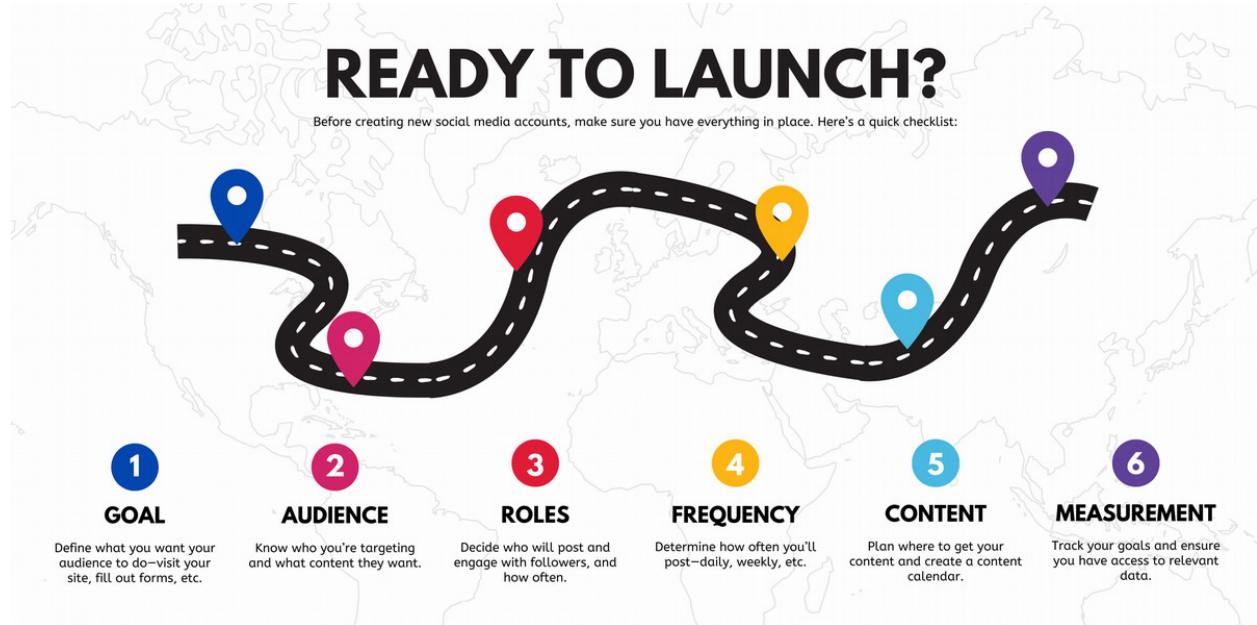

Social Media at Lee College

[Download Social Media Guide \(PDF\)](#)

At Lee College, all social media accounts must follow our brand guidelines. While these guidelines provide a foundation, social media also has its own unique style.

Getting Started

Not sure where to begin? Setting up a social media account is easy, but building a strong presence requires planning. This Social Media Style Guide can help!

If you're interested in becoming an administrator of an officially recognized social media account and would like to be added to the Lee College directory, please [fill out our contact form](#).