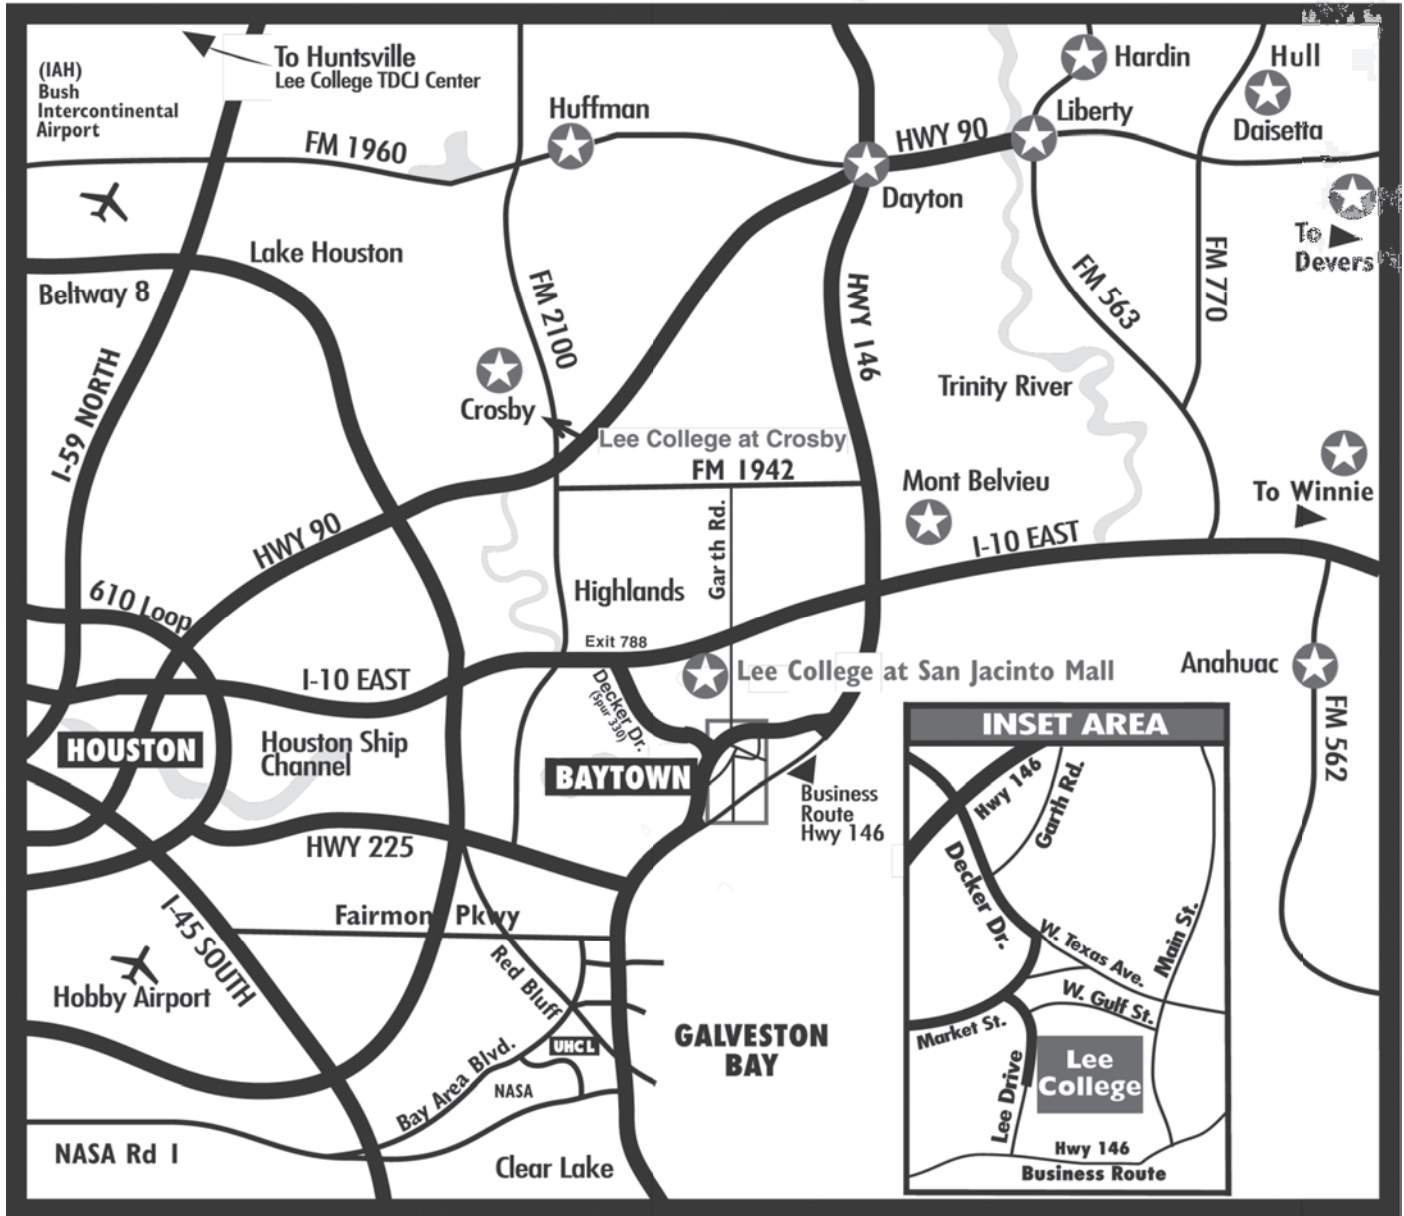

aa/eo 02/14

Service Area Map

TDCJ - Texas Department of Criminal Justice

★ Lee College Service Area School Districts and Extension Sites

Lee College McNair Campus at I-10	281.425.6287
Weekend College	281.425.6384
Admissions	281.425.6393
Admissions Fax	281.425.6831
Counseling	281.425.6384
Financial Aid	281.425.6389
Switchboard	281.427.5611