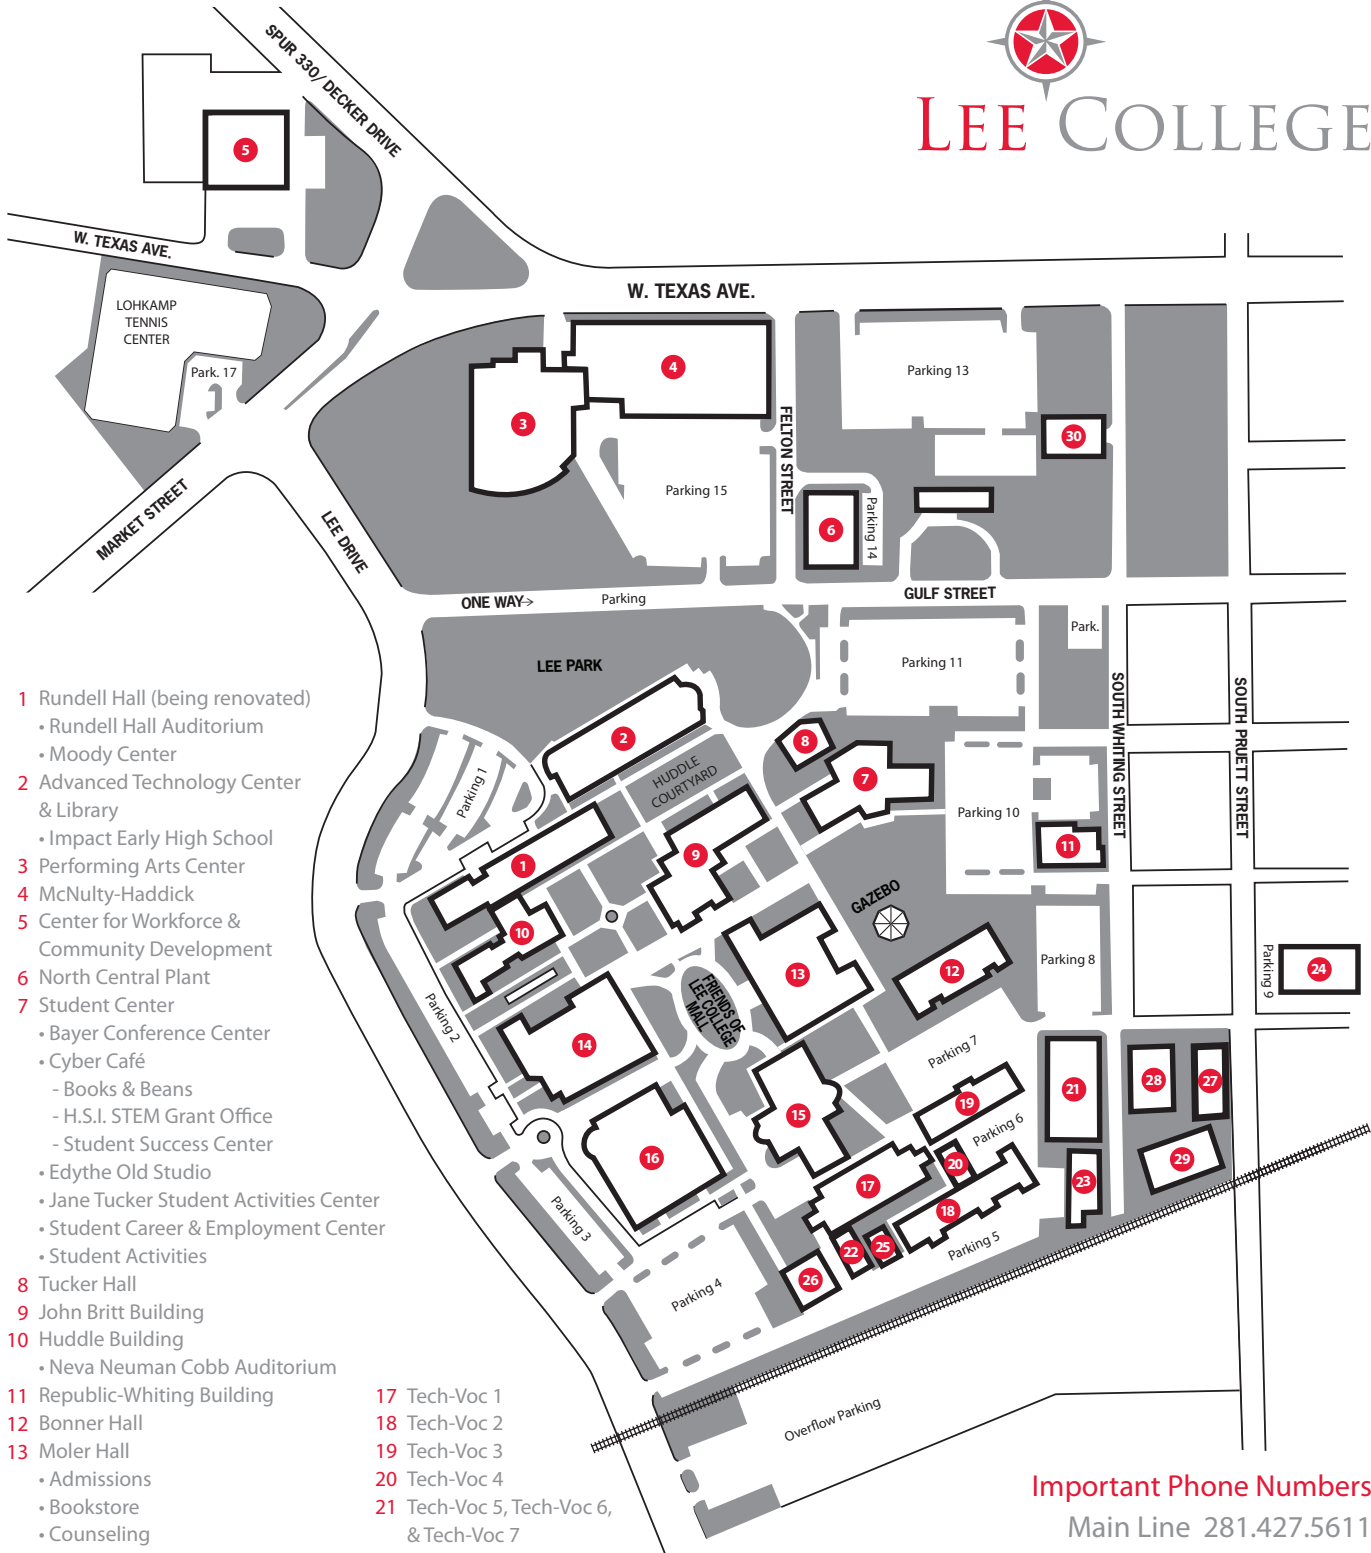

LEE COLLEGE

- 1** Rundell Hall (being renovated)
 - Rundell Hall Auditorium
 - Moody Center
- 2** Advanced Technology Center & Library
 - Impact Early High School
- 3** Performing Arts Center
- 4** McNulty-Haddick
- 5** Center for Workforce & Community Development
- 6** North Central Plant
- 7** Student Center
 - Bayer Conference Center
 - Cyber Café
 - Books & Beans
 - H.S.I. STEM Grant Office
 - Student Success Center
 - Edythe Old Studio
 - Jane Tucker Student Activities Center
 - Student Career & Employment Center
 - Student Activities
- 8** Tucker Hall
- 9** John Britt Building
- 10** Huddle Building
 - Neva Neuman Cobb Auditorium
- 11** Republic-Whiting Building
- 12** Bonner Hall
- 13** Moler Hall
 - Admissions
 - Bookstore
 - Counseling
 - Financial Aid (Belle Suite)
 - Testing
 - Veterans Center
 - Rebel Roost
- 14** Gymnasium
 - Benny Moskowitz Natatorium
- 15** • Fitness Center
- 16** Gray Science Building
 - Sports Arena & Wellness Center
 - VIP Conference Room
- 17** Tech-Voc 1
- 18** Tech-Voc 2
- 19** Tech-Voc 3
- 20** Tech-Voc 4
- 21** Tech-Voc 5, Tech-Voc 6, & Tech-Voc 7
- 22** Tech-Voc 8
 - Cosmetology
- 23** Tech-Voc 9
- 24** Tech-Voc 10
- 25** Pilot Plant
- 26** South Central Plant
- 27** Physical Plant
- 28** Transportation
- 29** Shipping & Receiving
- 30** Adult Learning Center

aa/eo 02/14

Service Area Map

TDCJ - Texas Department of Criminal Justice

★ Lee College Service Area School Districts and Extension Sites

Lee College McNair Campus at I-10	281.425.6287
Weekend College	281.425.6384
Admissions	281.425.6393
Admissions Fax	281.425.6831
Counseling	281.425.6384
Financial Aid	281.425.6389
Switchboard	281.427.5611

Lee College does not discriminate on the basis of gender, race, color, age, religion, national origina, or veteran status.